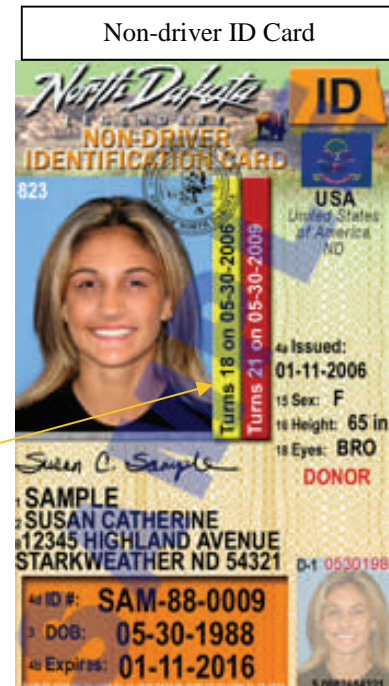

# New North Dakota Drivers License and Non-Drivers ID Cards

## Vertical design on cards issued to persons under 21

A red bar with the date that the person will turn 21

A yellow bar for person under 18 that states their 18th birthday

Blue map with pink sky

- Regular driver license
- Motorcycle permit
- Regular instruction permit
- Temporary permit
- Motorized bicycle permit

Photo on **LEFT** side

Border around photo is **YELLOW**

DOB is in **RED**

DOB year is listed three times

**North Dakota Identification Card**

Photo on **LEFT** side

Banner is in **Orange**, not Blue

DOB is in **RED**

Border around photo is **ORANGE**

**ND Drivers License: 21 and older**

Photo on **RIGHT** side

Border around photo is **BLUE**

DOB is in **BLACK**