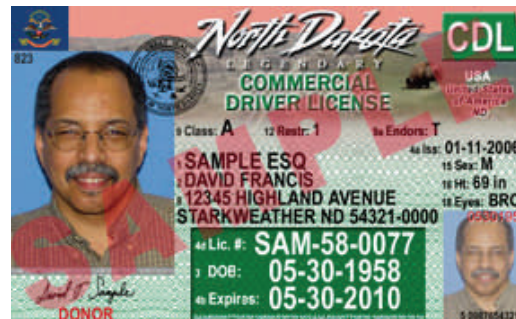

# New North Dakota Drivers License and Non-Drivers ID Cards

## Vertical design on cards issued to persons under 21

A red bar with the date that the person will turn 21

A yellow bar for person under 18 that states their 18th birthday

Blue map with pink sky

- Regular driver license
- Motorcycle permit
- Regular instruction permit
- Temporary permit
- Motorized bicycle permit

Green map with pink sky

- Commercial driver license
- Commercial instruction permit

Orange map with green sky

Non-driver identification cards

Border around photo is **ORANGE**

**ND Drivers License: 21 and older**

Photo on **RIGHT** side

Border around photo is **BLUE**

DOB is in **BLACK**