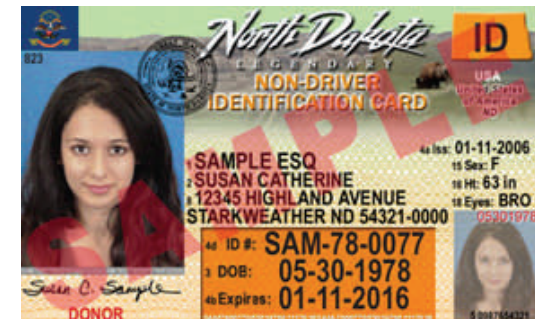

# New North Dakota Drivers License and Non-Drivers ID Cards

## Vertical design on cards issued to persons under 21

A red bar with the date that the person will turn 21

A yellow bar for person under 18 that states their 18th birthday

Blue map with pink sky

- Regular driver license
- Motorcycle permit
- Regular instruction permit
- Temporary permit
- Motorized bicycle permit

Photo on **LEFT** side

Border around photo is **YELLOW**

DOB is in **RED**

DOB year is listed three times

**North Dakota Identification Card**

Photo on **LEFT** side

Banner is in **Orange**, not Blue

DOB is in **RED**

Border around photo is **ORANGE**

**ND Drivers License: 21 and older**

Photo on **RIGHT** side

Border around photo is **BLUE**

DOB is in **BLACK**