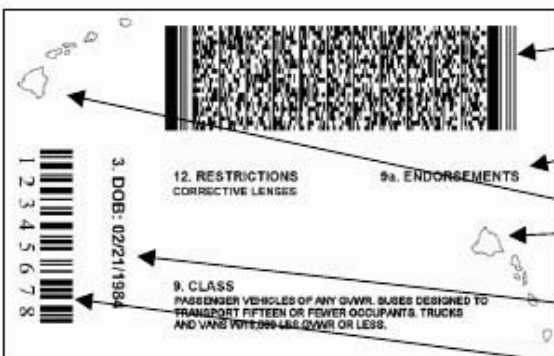

Hawaiian Flag

Date, Time, Operator, Island

Sheer Image

Non-prominent Hawaiian Islands

Red gradient background with Rainbow or "Permit" based upon card type.

"USA"

Hawaiian Islands. Each island is a clear window. Visible in upper right for Over 21 and upper left for Under 21.

21<sup>st</sup> and 18<sup>th</sup> Birthdays

Sheer Image

Non-prominent Hawaiian Islands

Date, Time, Operator, Island

PDF417 Barcode. Contains all applicant data from front of card.

Restrictions, Endorsements and Class