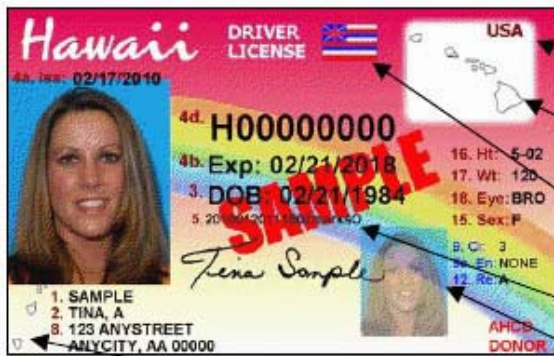

### Hawaii Driver License Formats - 2010

Red gradient background with Rainbow or "Permit" based upon card type.

"USA"

Prominent Hawaiian Islands. Each island is a clear window. Visible in upper right for Over 21 and upper left for Under 21.

Hawaiian Flag

Date, Time, Operator, Island

Sheer Image

Non-prominent Hawaiian Islands

Red gradient background with Rainbow or "Permit" based upon card type.

"USA"

Hawaiian Islands. Each island is a clear window. Visible in upper right for Over 21 and upper left for Under 21.